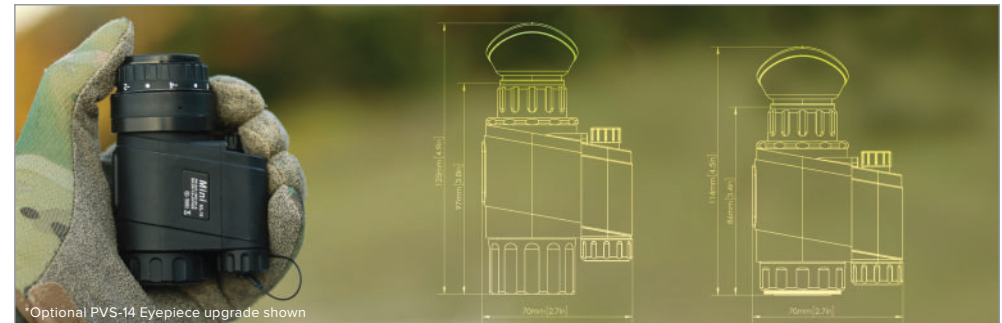

Mini Series is operated by an intuitive menu system and user friendly rotary button. This one button operation has positive clicks with each selection and allows for quick and easy operation without having to search for any buttons in the dark, even when wearing gloves.

Curious what version of the Mini Series is best for you? Check out our website at irayusa.com/mini to learn more or find your local dealer. We're confident that you'll agree, night hunting is never going to be the same once you discover the power of the Mini Series.

REGISTRATION: irayusa.com/register
WARRANTY: irayusa.com/warranty
SUPPORT/SERVICE: irayusa.com/support

IRAYUSA
800 Railhead Road #316
Fort Worth Tx 76106
800-769-7125
682-499-0047
info@irayusa.com