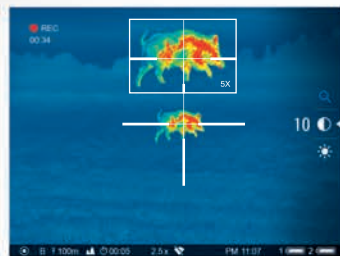

Full-Color, HD AMOLED Display

While the Thermion's HD AMOLED display delivers crisp, richly contrasted, vividly colored field of view, AMOLED technology ensures flawless, fluid, high-resolution imaging and power saving.

Instant Start-Up

Thanks to the new revolutionary electronics unit can be started almost instantly. Quick start-up helps to save energy and thus prolongs time of operation. The unit can be kept switched off and then rapidly activated when the right time comes.